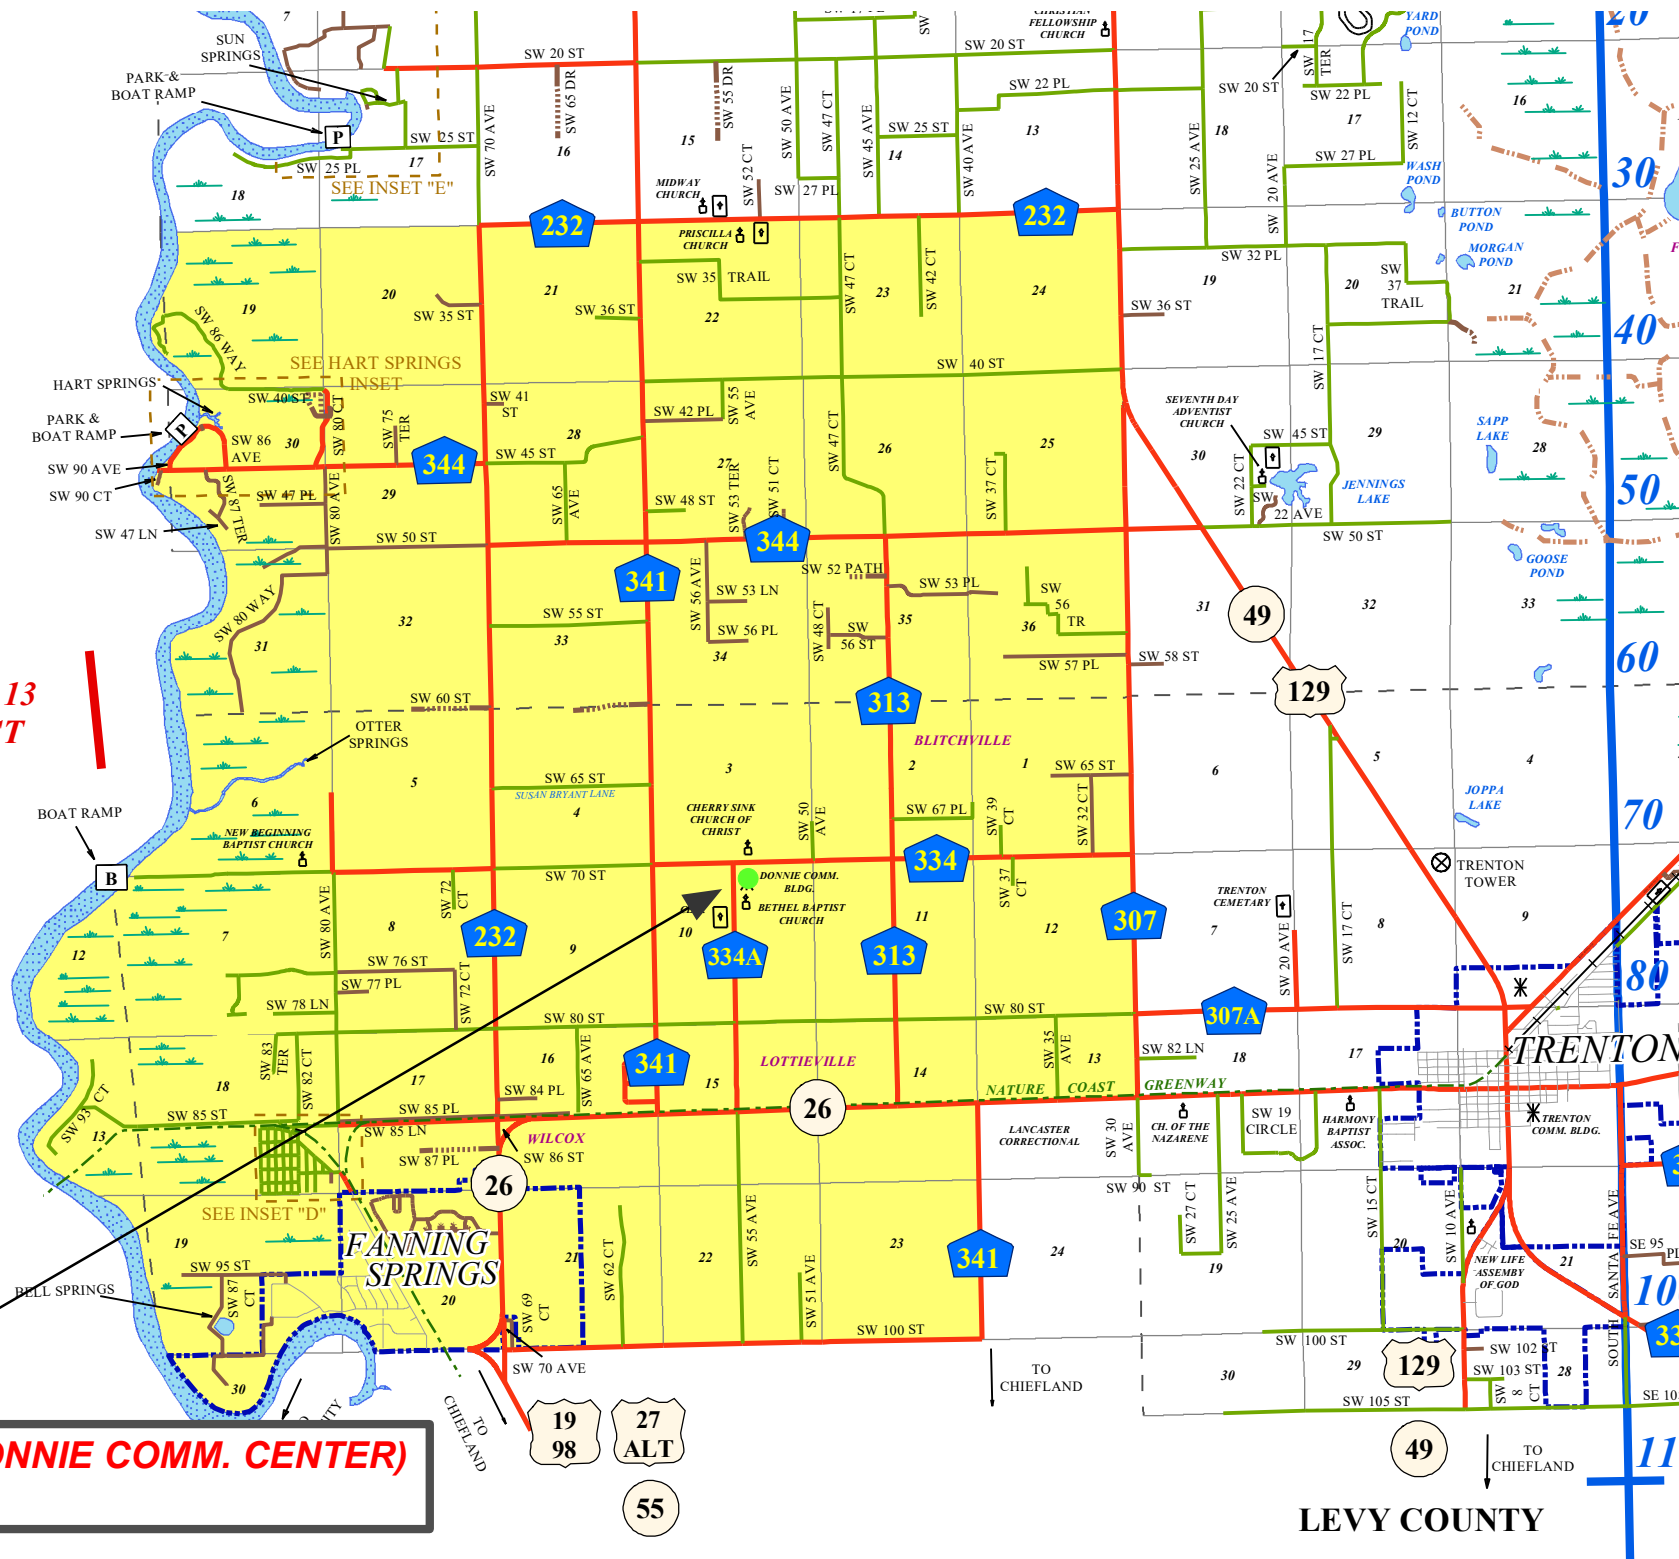

DIXIE COUNTY

RNG 13 EAST

**PRECINCT 2-A (DONNIE COMM. CENTER)
7030 SW CR 334A**

LEVY COUNTY