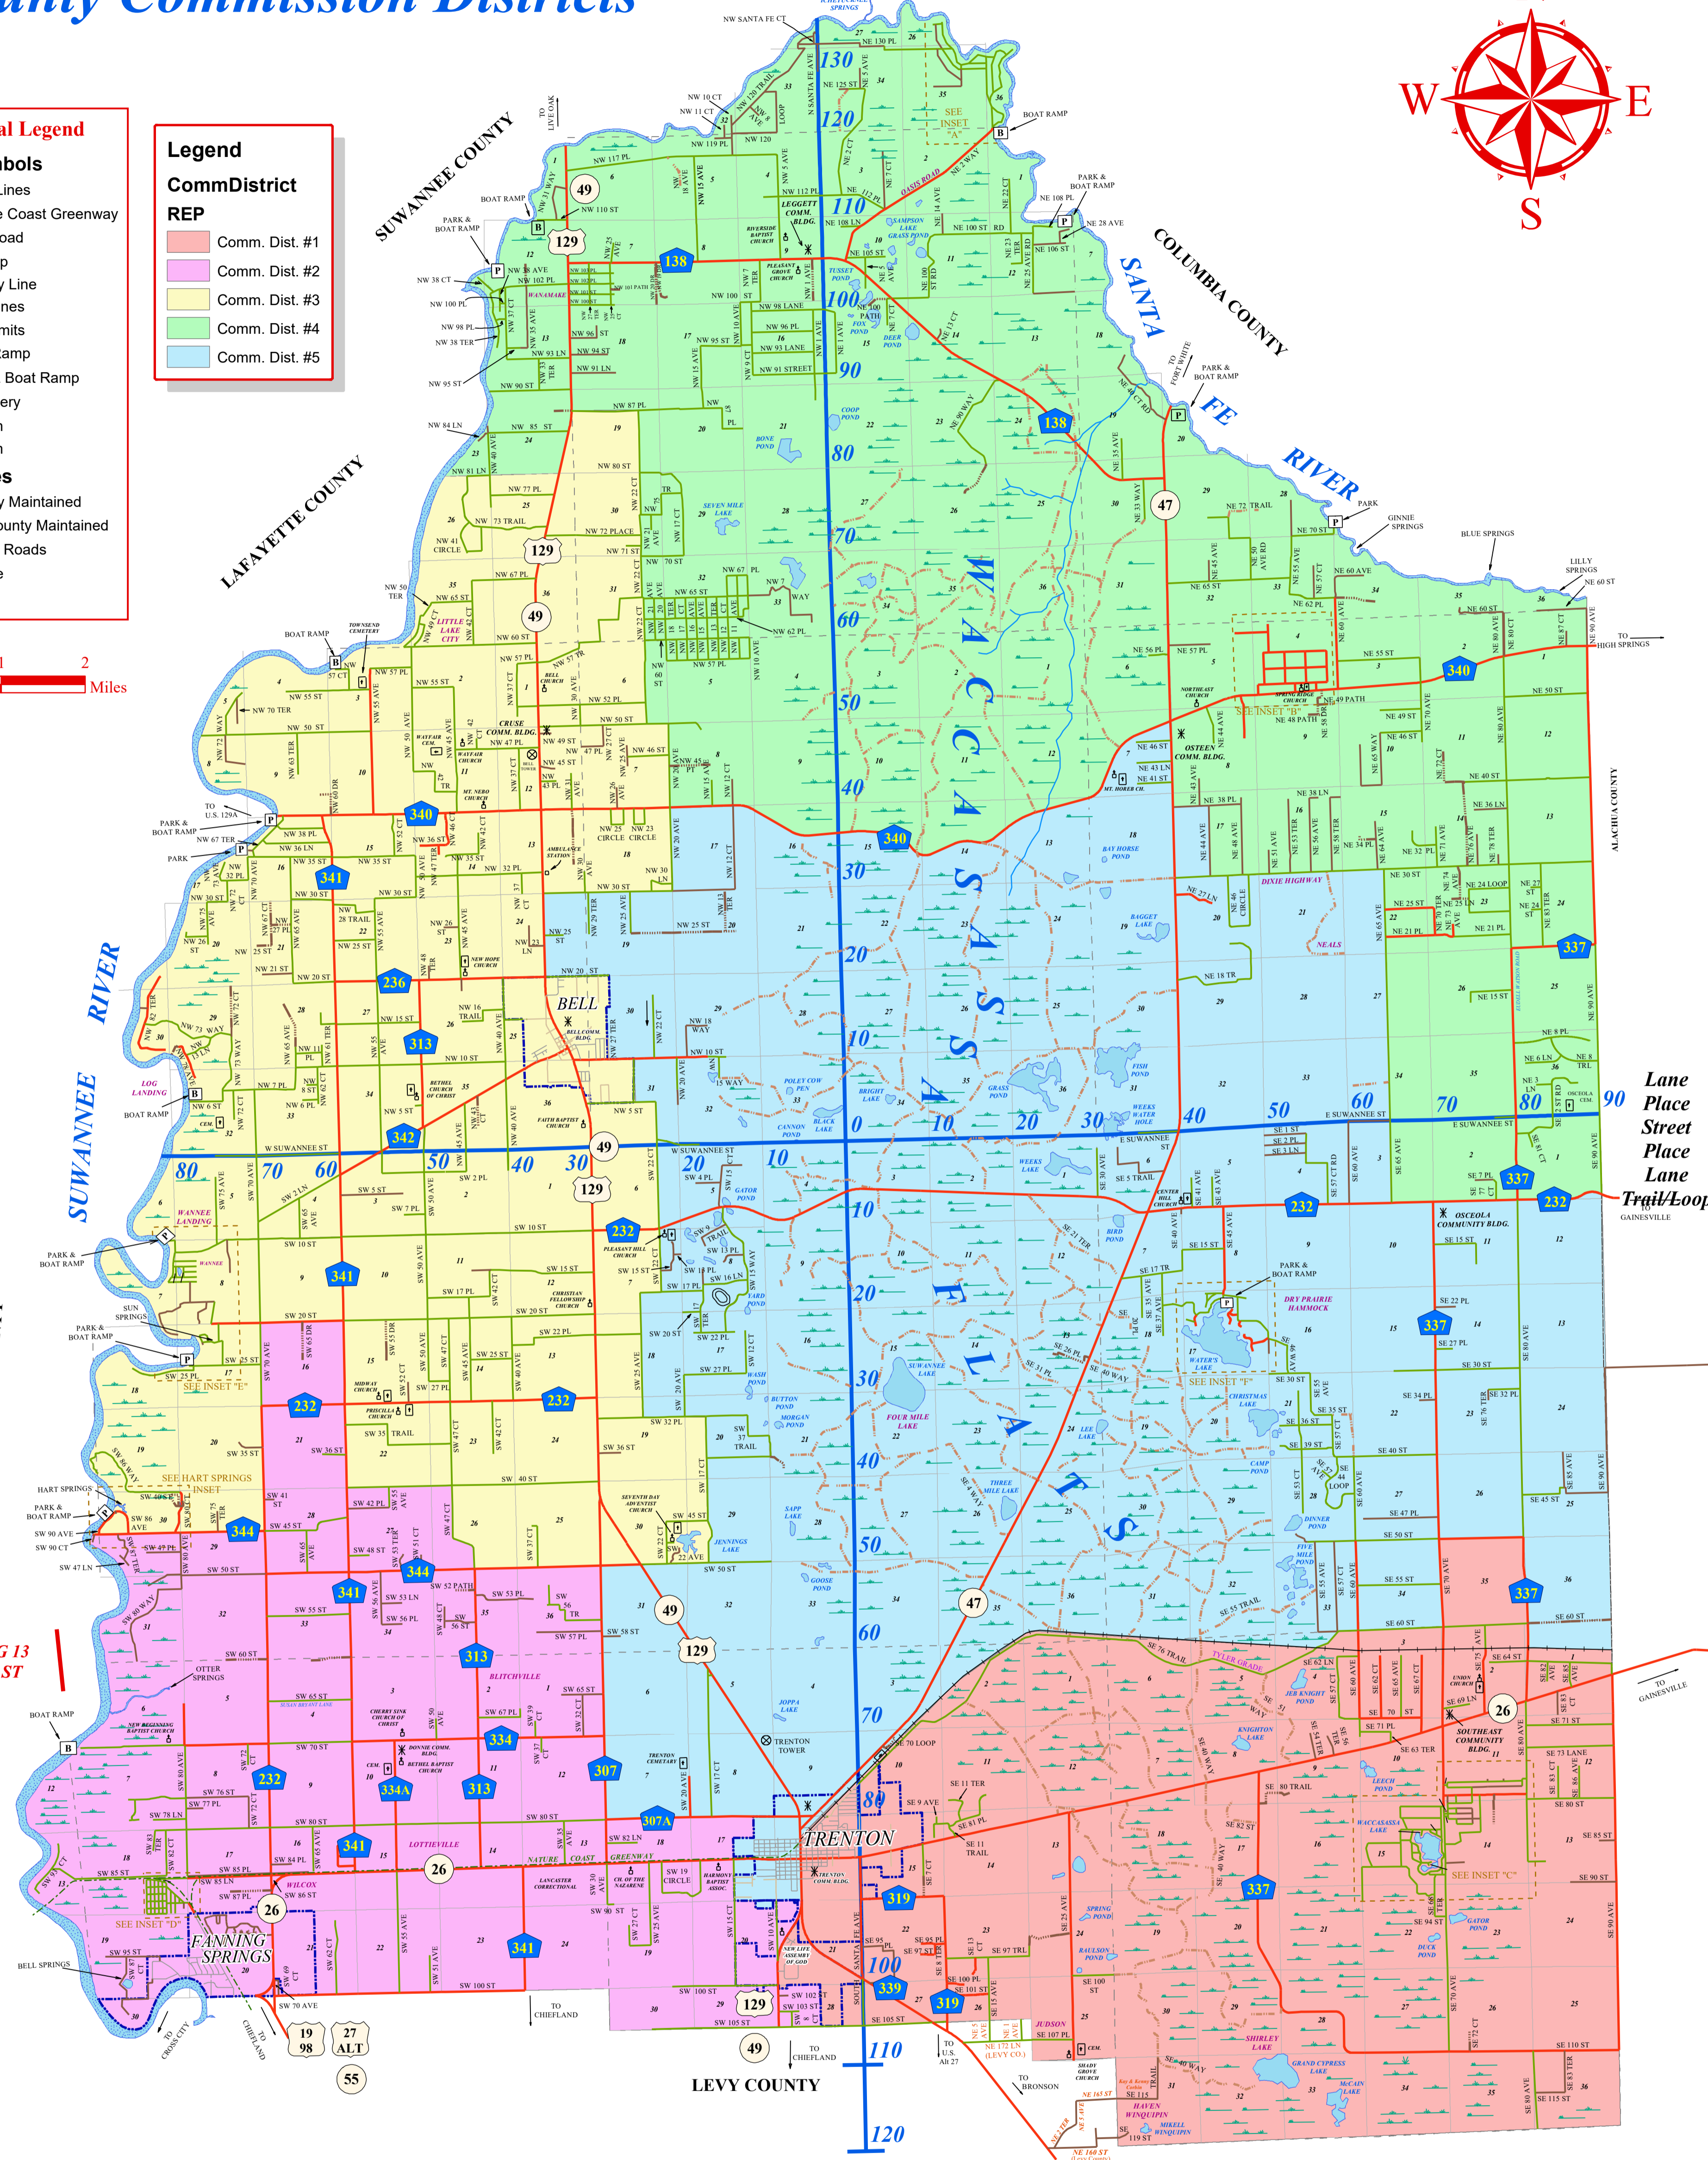

Gilchrist County, Florida County Commission Districts

TOWNSHIP 07 SOUTH

TOWNSHIP 08 SOUTH

TOWNSHIP 09 SOUTH

TOWNSHIP 10 SOUTH

General Legend

Misc. Symbols

- Inset Lines
- Nature Coast Greenway
- Rail Road
- Swamp
- County Line
- Quadrines
- City Limits
- Boat Ramp
- Park & Boat Ramp
- Cemetery
- Church
- Stream

Centerlines

- County Maintained
- Not County Maintained
- Paved Roads
- Private
- Trail

Legend

CommDistrict

REP

- Comm. Dist. #1
- Comm. Dist. #2
- Comm. Dist. #3
- Comm. Dist. #4
- Comm. Dist. #5

Lane
Place
Street
Place
Lane
Trail/Loop

This map is produced by the Gilchrist County Property Appraiser's Office
Damon C. Leggett – Property Appraiser
In Cooperation with the Board of Gilchrist County Commissioners.

NOTE: This map has been compiled from the most authentic information available and neither Gilchrist County nor the Gilchrist County Property Appraiser's Office assumes responsibility for errors or omissions.