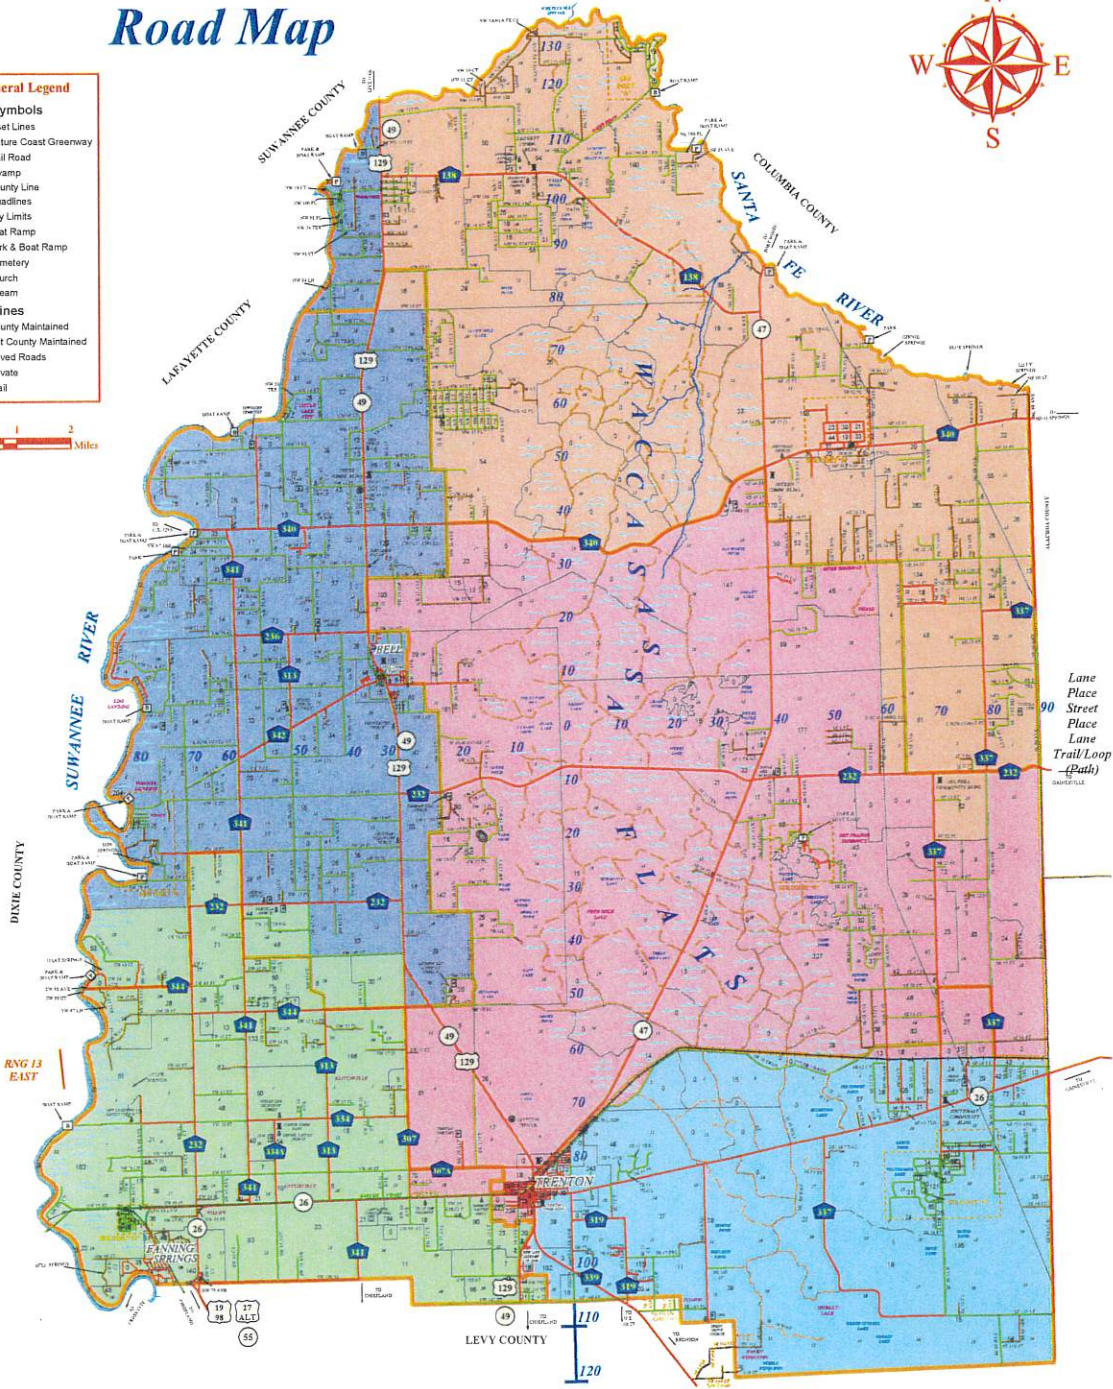

Gilchrist County, Florida Road Map

RANGE 14 EAST

RANGE 15 EAST

RANGE 16 EAST

1. **General Legend**
2. Misc. Symbols
     - Inset Lines
     - Nature Coast Greenway
     - Rail Road
     - Swamp
     - County Line
     - Quadrangles
     - City Limits
     - Boat Ramp
     - Park & Boat Ramp
     - Cemetery
     - Church
     - Stream
   - Centerlines
     - County Maintained
     - Not County Maintained
     - Paved Roads
     - Private
     - Trail